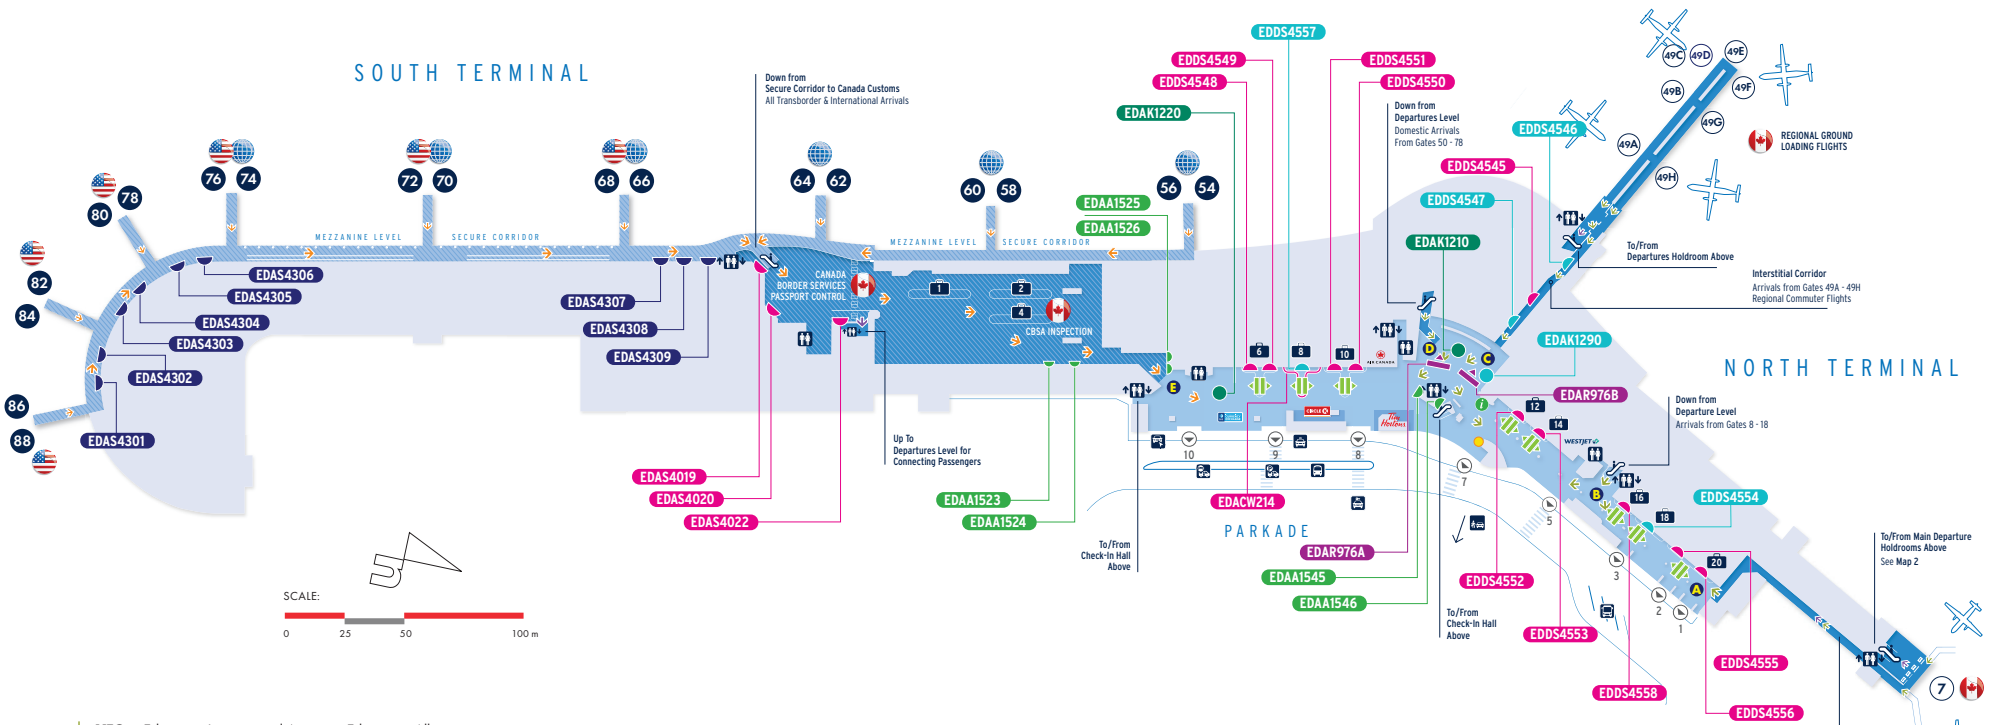

MAP 1 OF 2 : ARRIVALS LEVEL

YEG : Edmonton International Airport : Edmonton, Alberta

INTERIOR AIRPORT ADVERTISING DISPLAYS

Display Type	Dimensions / Details	Power Status
Airport AirPoster	62"W x 43"H	ALL ON
Airport Spectacular	72"W x 48"H (Sets of 2) / 10"W x 6'H / 20"W x 6'H	ALL OFF
Airport Digital Ribbon	3 x 1 Matrix – 46" LCD Screens	
Airport Digital Carousel Network	55" LCD Screens EDAC982A F/N (Set of 8) / 55" LCD Screens EDAC983A F/S (Set of 8)	
Airport Vinyl Wrap	Luggage Carousel Base	
Airport Kiosk / Display	Podium / Display Location (subject to Airport approval)	
Airport Charging Station	Vinyl Pylon Wrap EDDCS802 Set of 14 (Departures and Arrivals)	

KEY TO MAP

- POST-SECURITY
- PRE-SECURITY
- RETAIL & AIRPORT SERVICES
- SECURE ARRIVALS CORRIDOR To Canada Customs
- CANADA CUSTOMS Canada Border Services Agency (CBSA)
- A ARRIVAL DOOR & LETTER
- 6 LUGGAGE CAROUSEL With Number
- ▲ ENTRANCE / EXIT With Door Number
- 🚗 CAR RENTALS Parkade Lower Level
- 🚊 PUBLIC TRANSIT Edmonton Transit, Leduc Transit, Airport Transit
- 🚗 PARKING SHUTTLES
- 🚗 HOTEL SHUTTLES
- 🚕 TAXI STAND
- 🚗 RIDE SHARING PICK-UP
- 🚗 PUBLIC PASSENGER PICK-UP
- 🚌 CHARTER/LONG DISTANCE BUSES

- ➡ ARRIVING DOMESTIC PASSENGERS Direction of Flow
- ➡ CONNECTING PASSENGERS Direction of Flow
- ➡ ARRIVING INTERNATIONAL and TRANSBORDER PASSENGERS Direction of Flow
- 82 GATE WITH JETBRIDGE
- 7 GATE : GROUND LOADING
- 🇺🇸 U.S.A. ARRIVALS
- 🌐 INTERNATIONAL ARRIVALS These gates also used for Domestic Arrivals in which case passengers exit via Departures Level and down through Door D
- 🇨🇦 DOMESTIC ARRIVALS ONLY